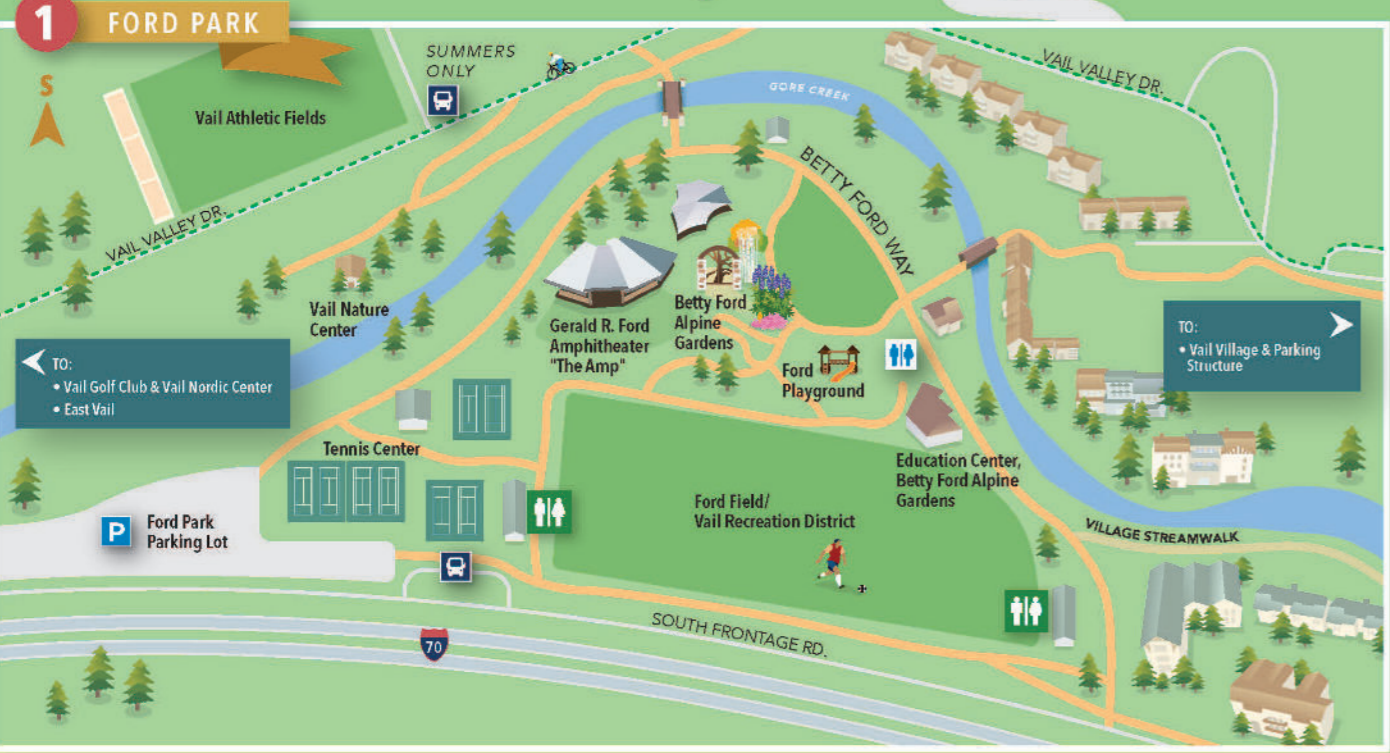

DISCOVER VAIL

VILLAGE MAP

VAIL FREE Wifi

GET CONNECTED

TO:
1 FORD PARK
 SEE DETAILED MAP BELOW
 • Gerald R. Ford Amphitheater "The Amp"
 • Betty Ford Alpine Gardens
 • Ford Playground
 • Ford Park Fields

TO:
 • Tennis Center
 • Vail Golf Center
 • Vail Nordic Center

TO:
2 CASCADE VILLAGE
 SEE DETAILED MAP BELOW
3 WEST VAIL
 SEE DETAILED MAP BELOW

LEGEND	
	Bus Stop
	Restrooms
	Grocery
	Lift Tickets
	Parking
	Seasonal Restrooms
	Welcome Centers
	Bike Path

Gas
 Grocery