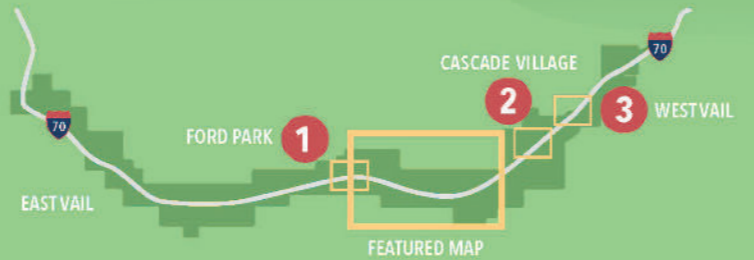

DISCOVER VAIL

VILLAGE MAP

VAIL FREE Wifi

GET CONNECTED

TO:
1 FORD PARK
 SEE DETAILED MAP BELOW
 • Gerald R. Ford Amphitheater "The Amp"
 • Betty Ford Alpine Gardens
 • Ford Playground
 • Ford Park Fields

TO:
 • Tennis Center
 • Vail Golf Center
 • Vail Nordic Center

TO:
2 CASCADE VILLAGE
 SEE DETAILED MAP BELOW
3 WEST VAIL
 SEE DETAILED MAP BELOW

LEGEND	
	Bus Stop
	Restrooms
	Grocery
	Lift Tickets
	Parking
	Seasonal Restrooms
	Welcome Centers
	Bike Path

Gas
 Grocery